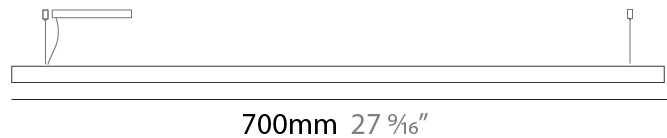

LED60 SUSPENSION

D71015- -

base number
Color   Temperature   Finish   Options

1. To build a product code in our configurator select the specify button on the base model # product page
2. To build a manual product code on this datasheet choose from the options listed below in blue font and add the suffix to the base model #

GENERAL

Series: Woodlin
Subseries: LED60
Brand: Tunto
Division: Design
Mounting Type: Suspension
Mounting Location: Ceiling
Subcategory: Profile

PHYSICAL

Shape: Rectangle
Length (mm): 700
Length (in): 27 ⁹/₁₆
Width (mm): 60
Width (in): 2 ³/₈
Height (mm): 60
Height (in): 2 ³/₈
Max. Overall Height (mm): 2060
Max. Overall Height (in): 81 ¹/₈
Light Distribution: Direct
Diffuser: Opal
Fixture Finish: [WAL / ASH / OAK / BLK / WHI](#)
Fixture Material: Wood
Cable Details: 2000mm / 78 3/4"

ELECTRICAL

Lamp Type: LED
Input Wattage (W): 29
Total Output Wattage (W): 25.3
Dimming: Tri-Mode (Non-Dimming and Phase Dimming (120Vac only) and 0-10V Dimming)
Driver Included: Yes
Driver Location: Integrated
Driver Type: Constant Current - Universal
Driver Class: Class 2
Input Voltage (V): 120 - 277
Constant Current (MA): 700

LED

Color Temperature (°K): [2700 / 3000 / 4000](#)
Max. Delivered Lumen (lm): 2180
CRI: >93 CRI
Lamp Life (hrs): 50000

OPTICAL

RATINGS AND CERTIFICATIONS

Certified By: Certified for North American Standards
IP rating: IP20

PROJECT
TYPE
SPECIFIER
QUANTITY
DATE